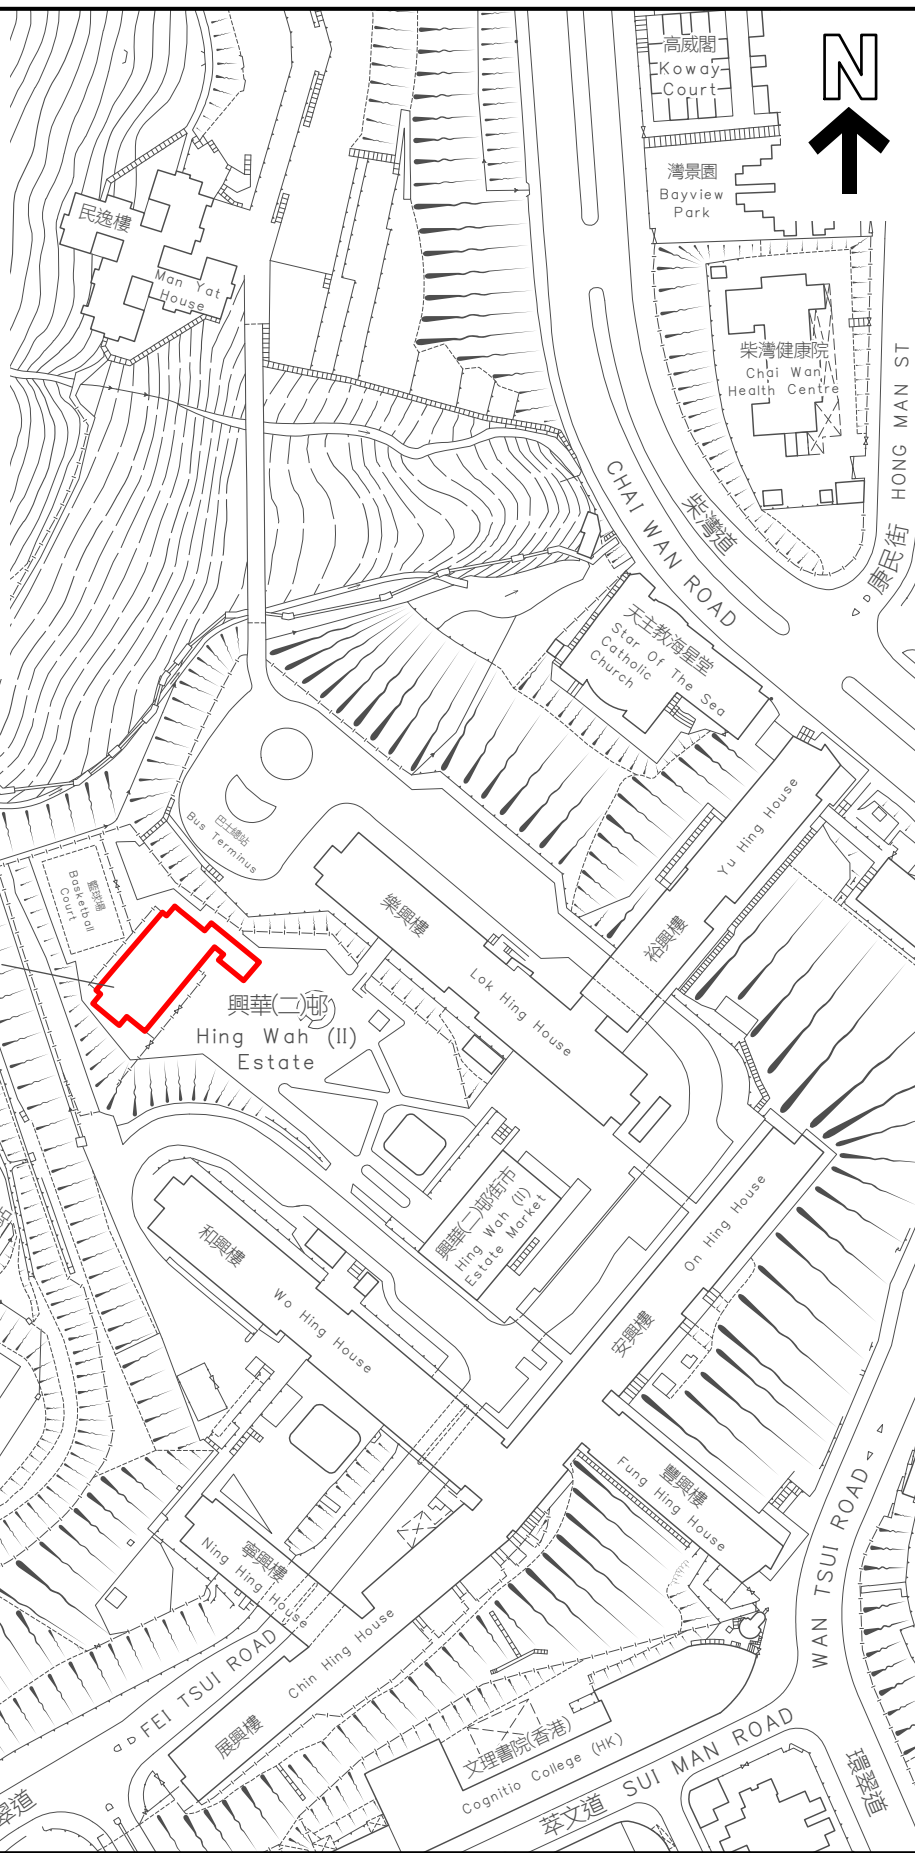

KEY PLAN 位置图

SCALE 1 : 20 000 比例尺

界线只作识别用并有待详细测量
BOUNDARY FOR IDENTIFICATION PURPOSE ONLY
SUBJECT TO DETAILED SURVEY

 主题地点
SUBJECT SITE

前校舍名称
FORMER SCHOOL NAME

柴湾天主教海星小学
CHAI WAN STAR OF THE SEA
CATHOLIC PRIMARY SCHOOL

规划署
Planning Department

本摘要图于2026年3月31日拟备，
所根据的资料为测量图编号
11-SE-18B, 18D, 19A及19C
EXTRACT PLAN PREPARED ON 31.3.2026
BASED ON SURVEY SHEETS No.
11-SE-18B, 18D, 19A & 19C

参考编号
REFERENCE No.
M/HOLS/26/8