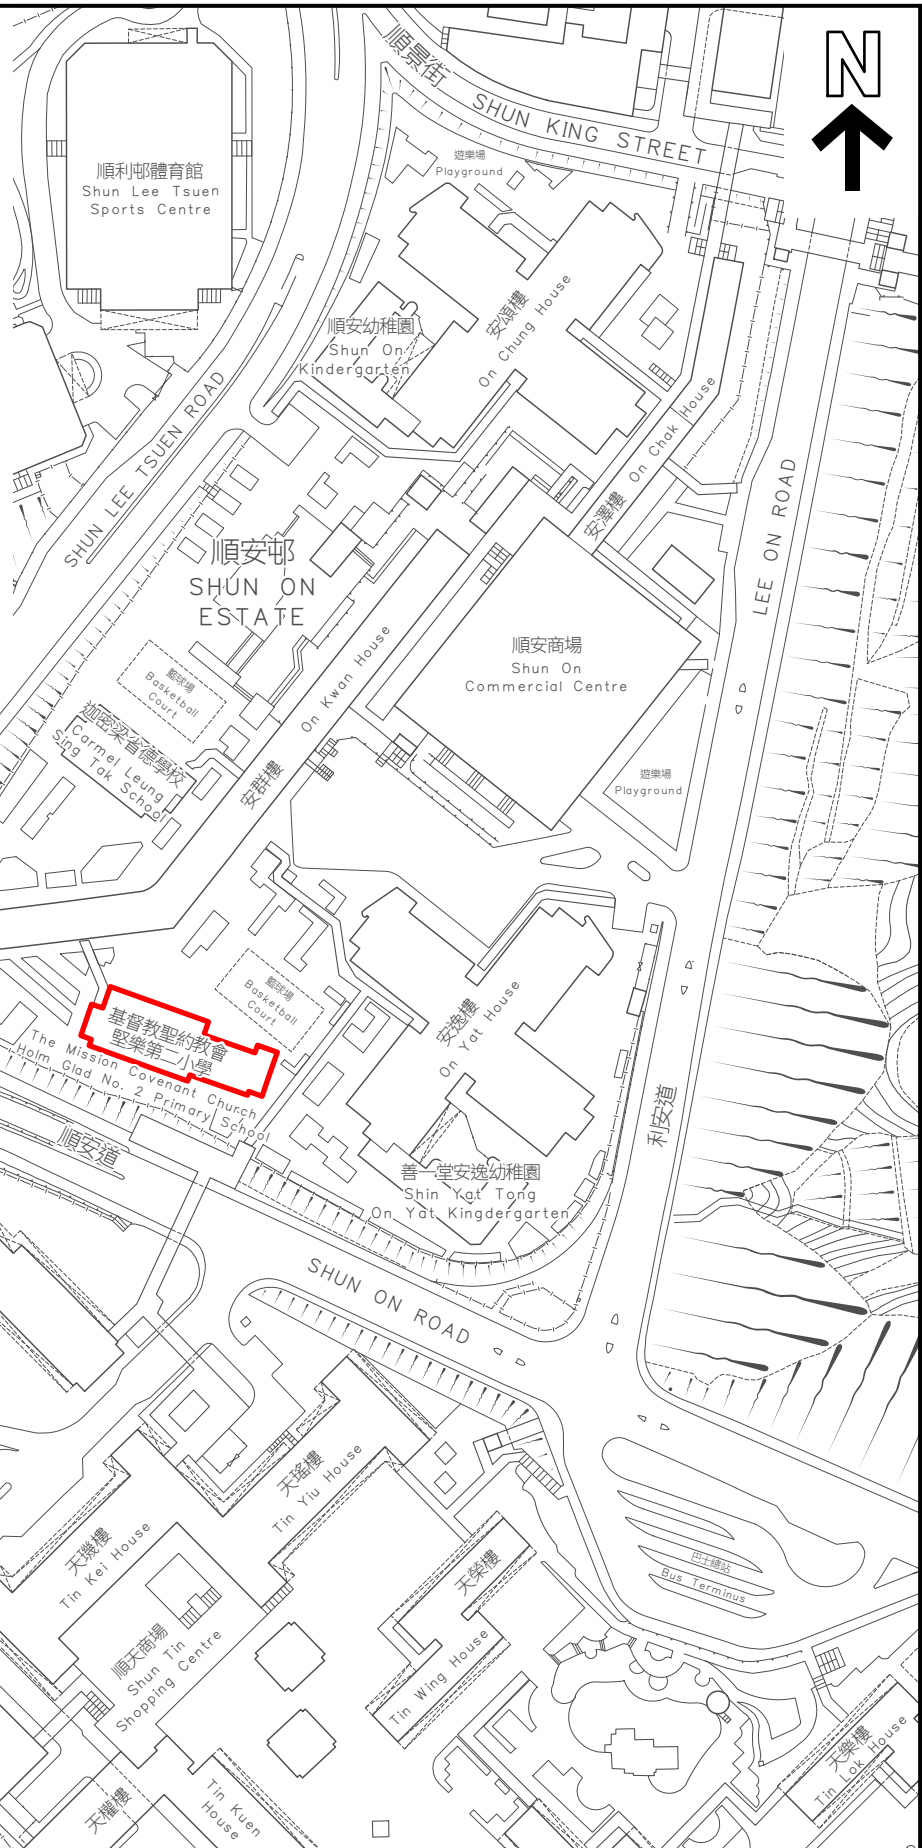

KEY PLAN 位置圖

SCALE 1 : 20 000 比例尺

界線只作識別用並有待詳細測量
BOUNDARY FOR IDENTIFICATION PURPOSE ONLY
SUBJECT TO DETAILED SURVEY

 主題地點
SUBJECT SITE

前校舍名稱
FORMER SCHOOL NAME

基督教聖約教會堅樂第二小學
(前葛量洪教育學院校友會觀塘學校)

MISSION COVENANT CHURCH HOLM GLAD NO. 2 PRIMARY SCHOOL
(EX-GRANTHAM COLLEGE OF EDUCATION PAST STUDENTS' ASSOCIATION
KWUN TONG PRIMARY SCHOOL)

規劃署
Planning Department

參考編號
REFERENCE No.
M/HOLS/26/8

本摘要圖於2026年3月31日擬備，
所根據的資料為測量圖編號
11-NE-13A, 13B, 13C及13D
EXTRACT PLAN PREPARED ON 31.3.2026
BASED ON SURVEY SHEETS No.
11-NE-13A, 13B, 13C & 13D

SCALE 1 : 2 000 比例尺
米 METRES 40 0 40 80 METRES