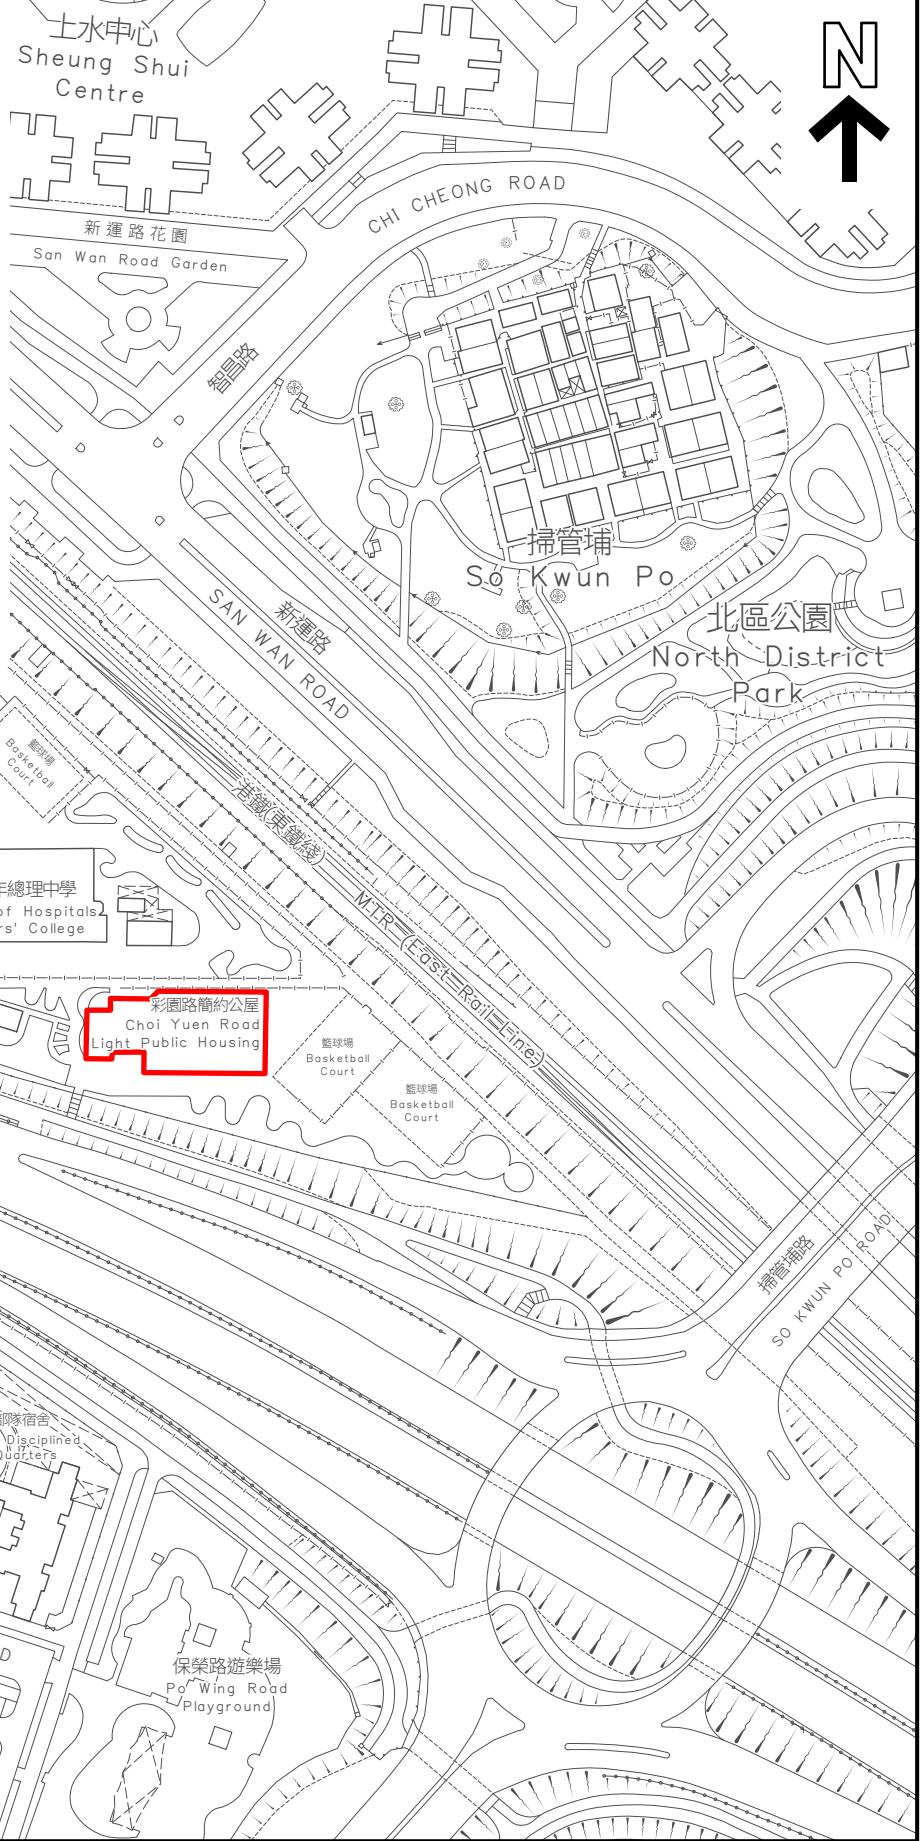

KEY PLAN 位置图

SCALE 1 : 20 000 比例尺

佛敎陳式宏學校
Buddhist Chan Shi Wan Primary School

香港道教聯合會鄧顯紀念中學
Hong Kong Taoist Association Tang Hin Memorial Secondary School

東華三院甲寅年總理中學
Tung Wah Group of Hospitals Kap Yan Directors' College

彩園路簡約公屋
Choi Yuen Road Light Public Housing

上水已婚警察宿舍
Sheung Shui Police Married Quarters

上水紀律部隊宿舍
Sheung Shui Disciplined Service Quarters

保榮路體育館
Po Wing Road Sports Centre

保榮路遊樂場
Po Wing Road Playground

界线只作识别用并有待详细测量
BOUNDARY FOR IDENTIFICATION PURPOSE ONLY
SUBJECT TO DETAILED SURVEY

 主题地点
SUBJECT SITE

前校舍名称
FORMER SCHOOL NAME
东华三院马锦灿纪念小学（彩园分校）
TWGHS MA KAM CHAN MEMORIAL
PRIMARY SCHOOL (CHOI YUEN CAMPUS)

 规划署
Planning Department

本摘要图于2026年3月31日拟备，
所根据的资料为测量图编号
3-SW-6D及7C
EXTRACT PLAN PREPARED ON 31.3.2026
BASED ON SURVEY SHEETS No.
3-SW-6D & 7C