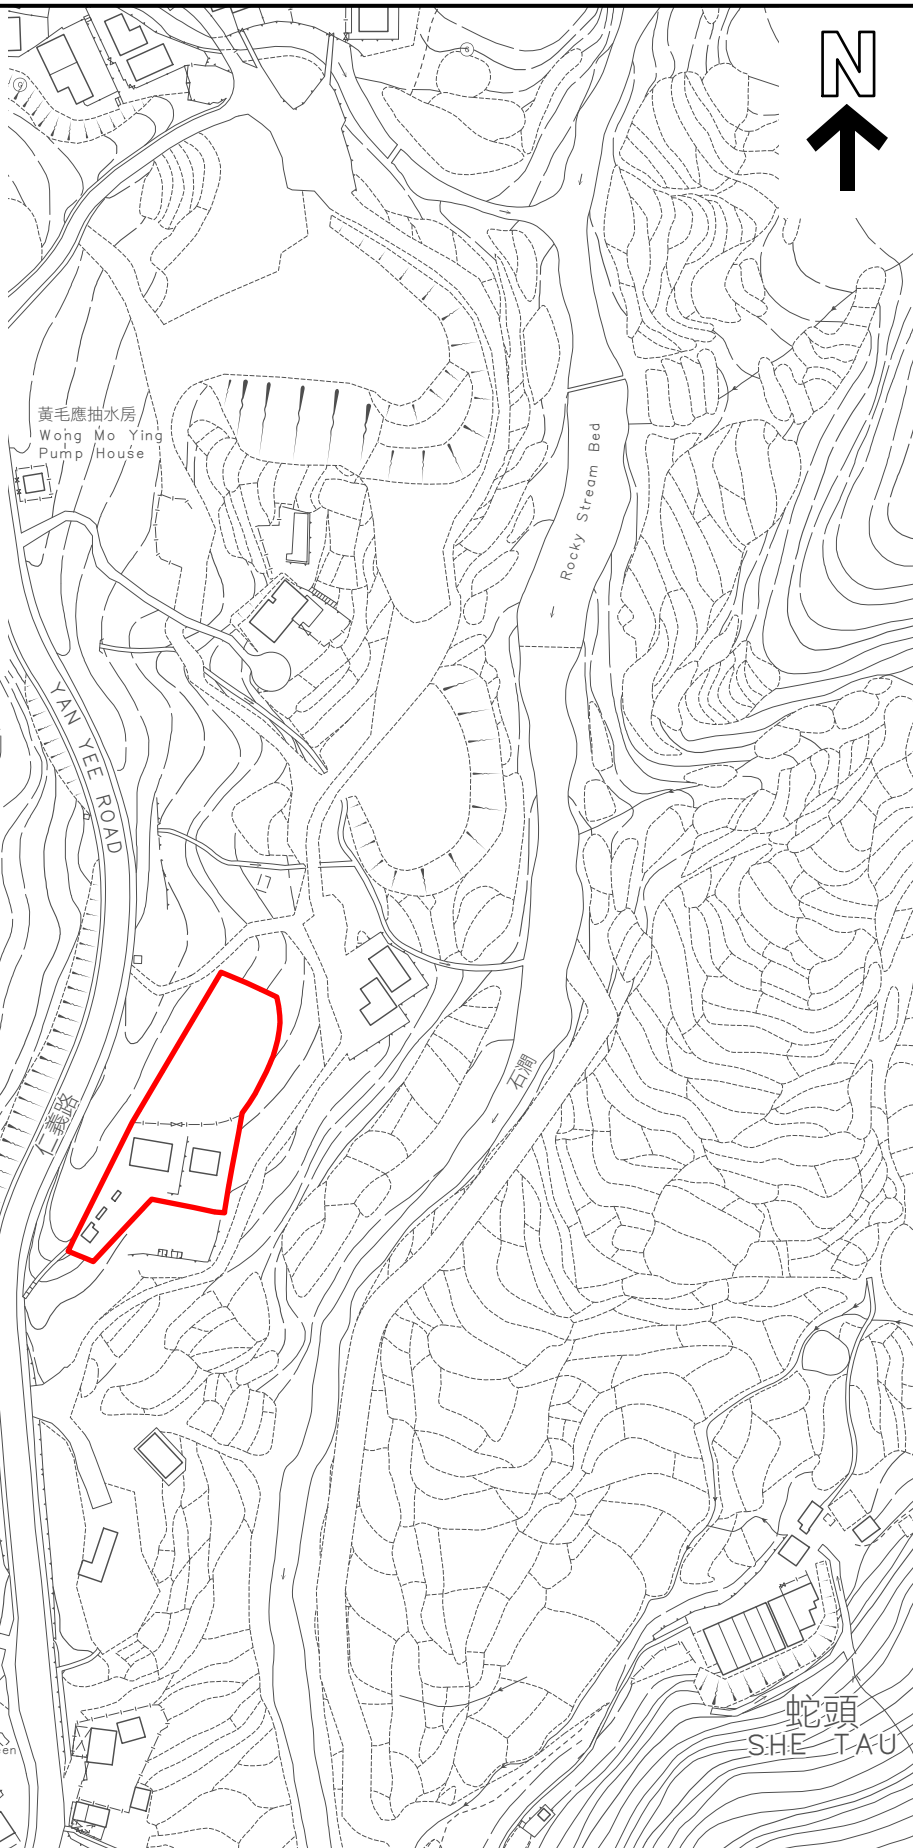

KEY PLAN 位置图

SCALE 1 : 20 000 比例尺

界线只作识别用并有待详细测量
BOUNDARY FOR IDENTIFICATION PURPOSE ONLY
SUBJECT TO DETAILED SURVEY

主题地点
SUBJECT SITE

前校舍名称
FORMER SCHOOL NAME
西贡八乡公立联乡学校
TAI MONG TSAI YAN YEE ROAD
VILLAGE SCHOOL

规划署
Planning Department

本摘要图于2026年3月31日拟备，
所根据的资料为测量图编号
8-SW-3D及8D
EXTRACT PLAN PREPARED ON 31.3.2026
BASED ON SURVEY SHEETS No.
8-SW-3D & 8B

SCALE 1 : 2 000 比例尺

参考编号
REFERENCE No.
M/HOLS/26/8