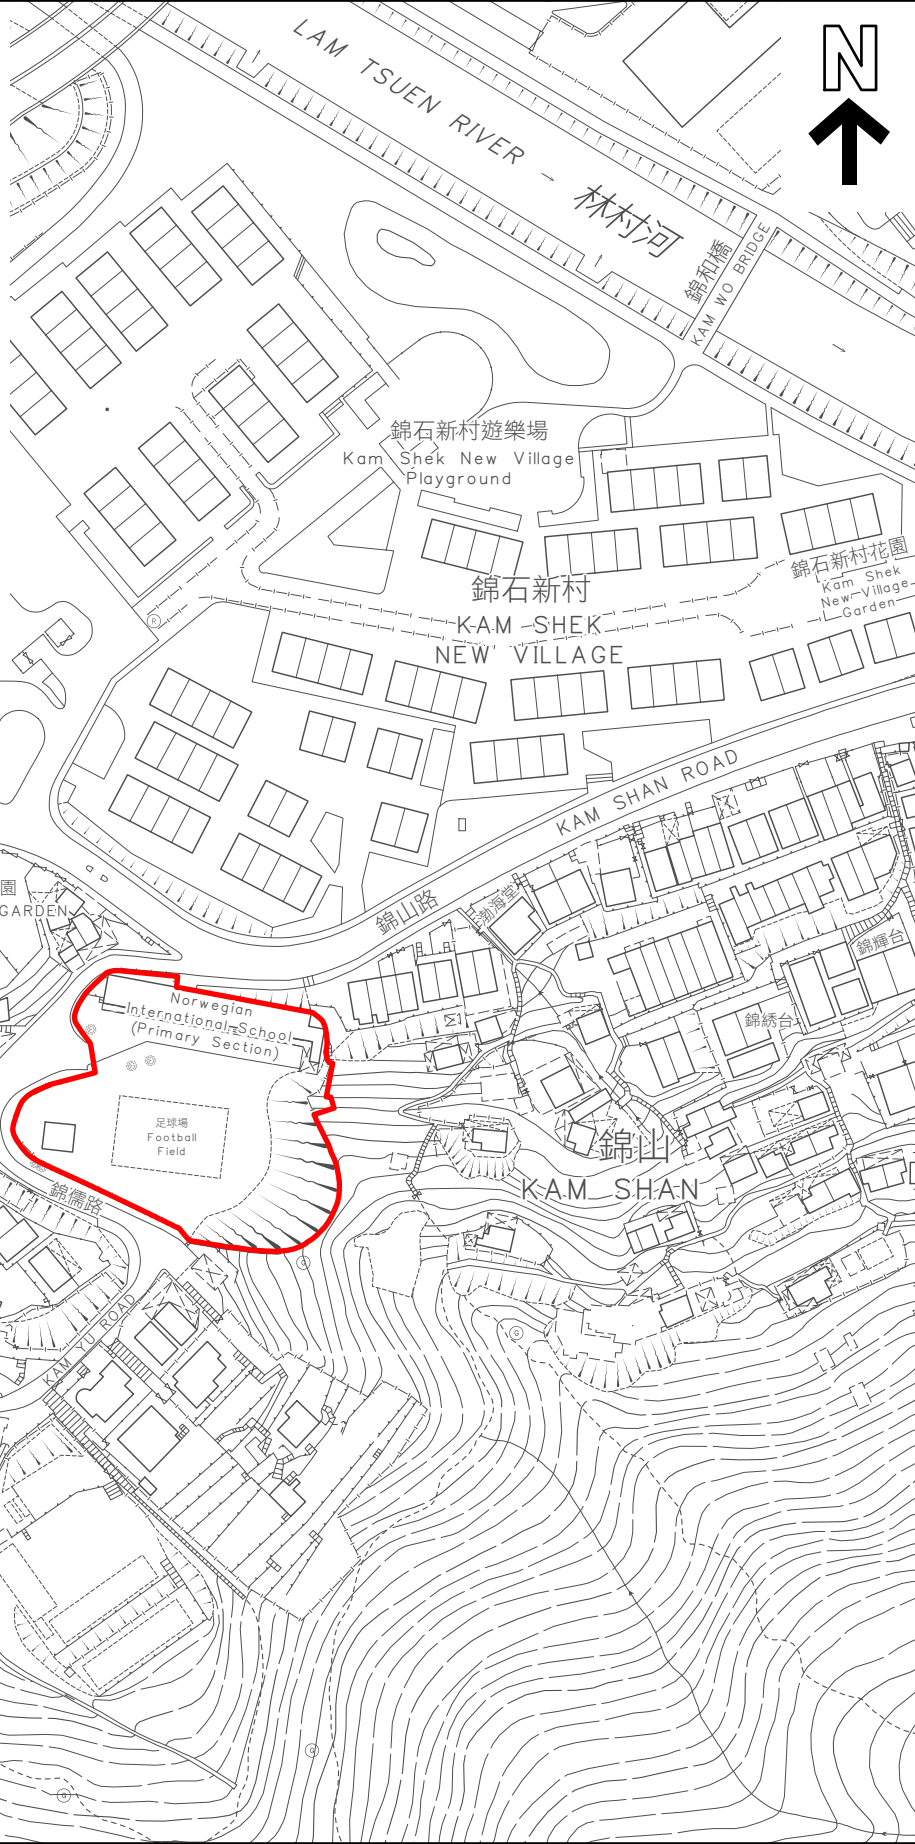

KEY PLAN 位置图

SCALE 1 : 20 000 比例尺

界线只作识别用并有待详细测量
BOUNDARY FOR IDENTIFICATION PURPOSE ONLY
SUBJECT TO DETAILED SURVEY

 主题地点
SUBJECT SITE

前校舍名称
FORMER SCHOOL NAME

大埔师范纪念学校
TAI PO NORMAL SCHOOL MEMORIAL SCHOOL

规划署
Planning Department

本摘要图于2026年3月31日拟备，
所根据的资料为测量图编号
7-NW-8B及8D
EXTRACT PLAN PREPARED ON 31.3.2026
BASED ON SURVEY SHEETS No.
7-NW-8B & 8D

参考编号
REFERENCE No.
M/HOLS/26/8