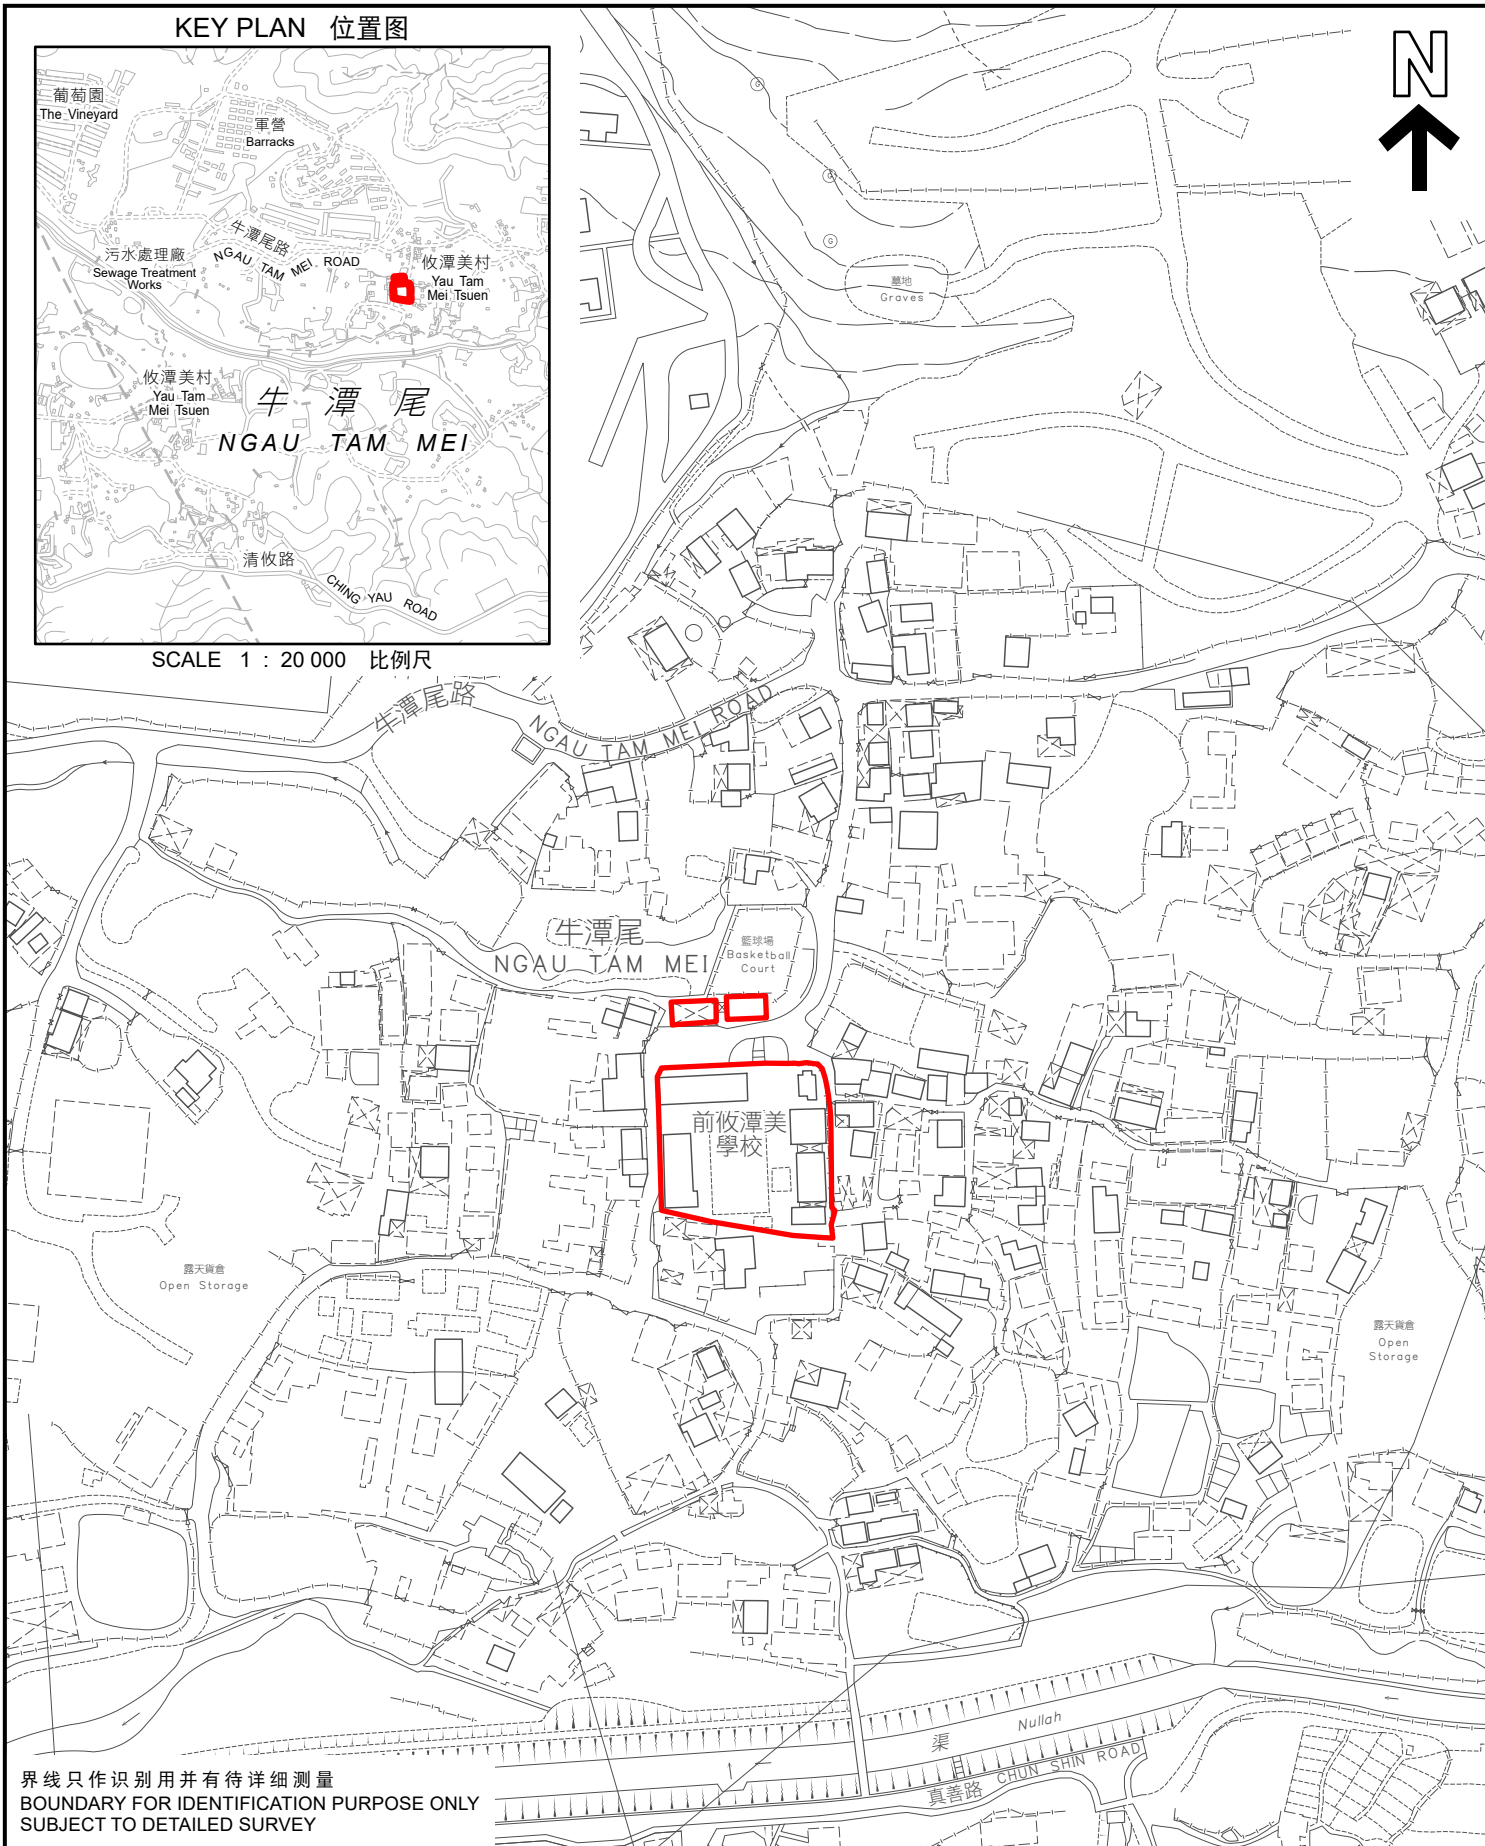

KEY PLAN 位置图

SCALE 1 : 20 000 比例尺

界线只作识别用并有待详细测量
 BOUNDARY FOR IDENTIFICATION PURPOSE ONLY
 SUBJECT TO DETAILED SURVEY

 主题地点
 SUBJECT SITE

前校舍名称
FORMER SCHOOL NAME

攸潭美小学
 YAU TAM MEI PRIMARY SCHOOL

规划署
 Planning Department

本摘要图于2026年3月31日拟备，
 所根据的资料为测量图编号
 2-SE-17D及18C
 EXTRACT PLAN PREPARED ON 31.3.2026
 BASED ON SURVEY SHEETS No.
 2-SE-17D & 18C

参考编号
 REFERENCE No.
 M/HOLS/26/8