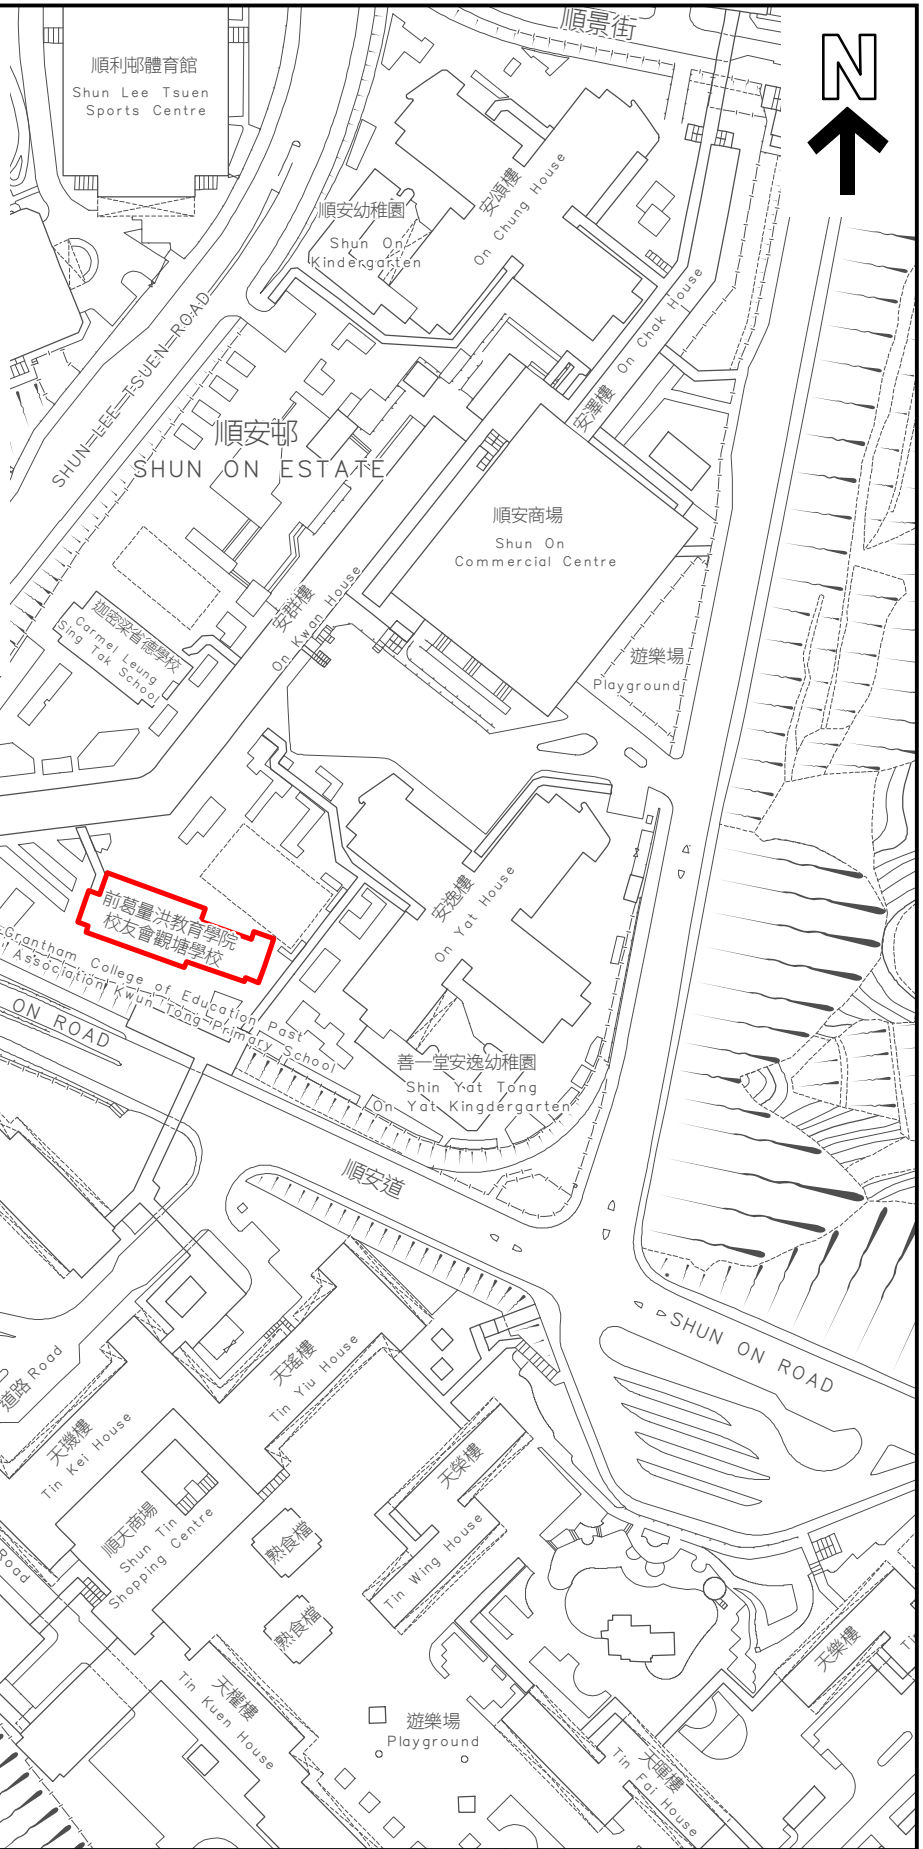

KEY PLAN 位置圖

SCALE 1 : 20 000 比例尺

界線只作識別用並有待詳細測量  
 BOUNDARY FOR IDENTIFICATION PURPOSE ONLY  
 SUBJECT TO DETAILED SURVEY

 主題地點  
 SUBJECT SITE

本摘要圖於2023年3月15日擬備，  
 所根據的資料為測量圖編號  
 11-NE-13A, 13B, 13C和13D

EXTRACT PLAN PREPARED ON 15.3.2023  
 BASED ON SURVEY SHEETS No.  
 11-NE-13A, 13B, 13C AND 13D

前校舍名稱  
 FORMER SCHOOL NAME

前葛量洪教育學院校友會觀塘學校  
 (現為基督教聖約教會堅樂第二小學)

EX-GRANTHAM COLLEGE OF EDUCATION PAST STUDENTS' ASSOCIATION  
 KWUN TONG PRIMARY SCHOOL  
 (CURRENTLY OCCUPIED BY MISSION  
 COVENANT CHURCH HOLM GLAD NO. 2 PRIMARY SCHOOL)